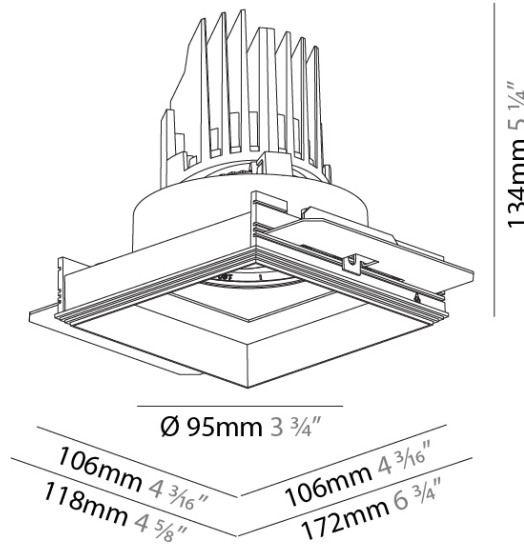

ELECTRICAL

Lamp Type: LED (Zhaga Standard)
Input Wattage (W): 13.2 / 16.5
Total Output Wattage (W): 12.1 / 14.7
[Dimming: Tri-Mode (Non-Dimming and Phase Dimming (120Vac only) and 0-10V Dimming)](#)
Driver Included: No
Driver Location: Recessed Housing
Driver Type: Constant Current - Universal
Driver Class: Class 2
Housing: See components
Input Voltage (V): 120 - 277
Constant Current (MA): 350

LED

Number of LEDs: 1
[Color Temperature (°K): 2700 / 3000 / 3500 / 4000](#)
Max. Delivered Lumen (lm): 850 / 950 / 1019 / 1040
Nominal Lumen (lm): 960 / 1070 / 1156 / 1180
CRI: >90 CRI
Efficiency (%): 88.5
Lamp Life (hrs): 50000
Upon Request: RGB-W Tunable White Special Color Temperature
Special LED

OPTICAL

Reflector?: 10
Adjustability: Rotational 355°; Tilt 30°
Upon Request: Special Beam Angles

RATINGS AND CERTIFICATIONS

© 2024 Zaneen LLC, 10000 10th St, Suite 3382, F 416-247-9319, www.zaneen.com

Available for international specifications by adding "INT" at the end of the existing Model #. For assistance on 'custom' specifications, contact zteam@zaneen.com.
Certified By:
In a constant effort to supply the best product, we reserve the right to change specifications or materials without notice. The most recent specification sheets are found at zaneen.com
IP rating: IP20