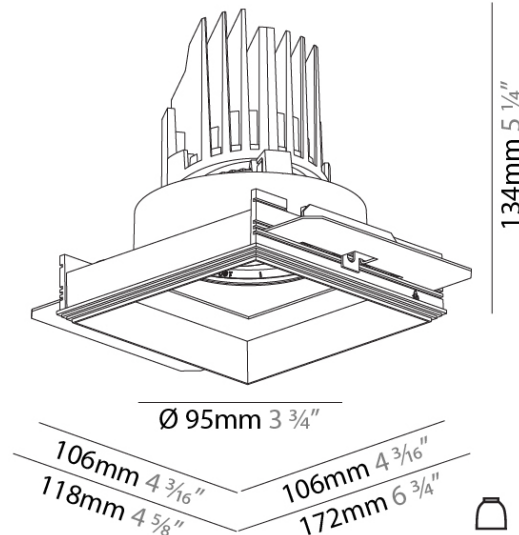

ELECTRICAL
Lamp Type: LED (Zhaga Standard)
Input Wattage (W): 15.5
Total Output Wattage (W): 14.5
Dimming: Tri-Mode (Non-Dimming and Phase Dimming (120Vac only) and 0-10V Dimming)
Driver Included: No
Driver Location: Recessed Housing
Driver Type: Constant Current - Universal
Driver Class: Class 2
Housing: See components
Input Voltage (V): 120 - 277
Constant Current (MA): 500

LED
Number of LEDs: 1
[Color Temperature (°K): 2700 / 3000 / 3500 / 4000](#)
Max. Delivered Lumen (lm): 940 / 980 / 1029 / 1050
Nominal Lumen (lm): 1386 / 1438 / 1511 / 1542
CRI: >90 CRI
Efficiency (%): 87.9 / 88.4 / 87.9
Lamp Life (hrs): 50000
Upon Request: RGB-W Tunable White Special Color Temperature
Special LED

OPTICAL
[Reflector°: 20 / 40 / 60](#)
Adjustability: Rotational 355°; Tilt 30°
Upon Request: Special Beam Angles

RATINGS AND CERTIFICATIONS
Zaneen Inc. © 2024, 10000 100th Ave S, Suite 3382, F 416-247-9319, www.zaneen.com

Available for international specifications by adding "INT" at the end of the existing Model #. For assistance on 'custom' specifications, contact zteam@zaneen.com.
Certified By: Certified for North American Standards
In a constant effort to supply the best product, we reserve the right to change specifications or materials without notice. The most recent specification sheets are found at zaneen.com
IP rating: IP20